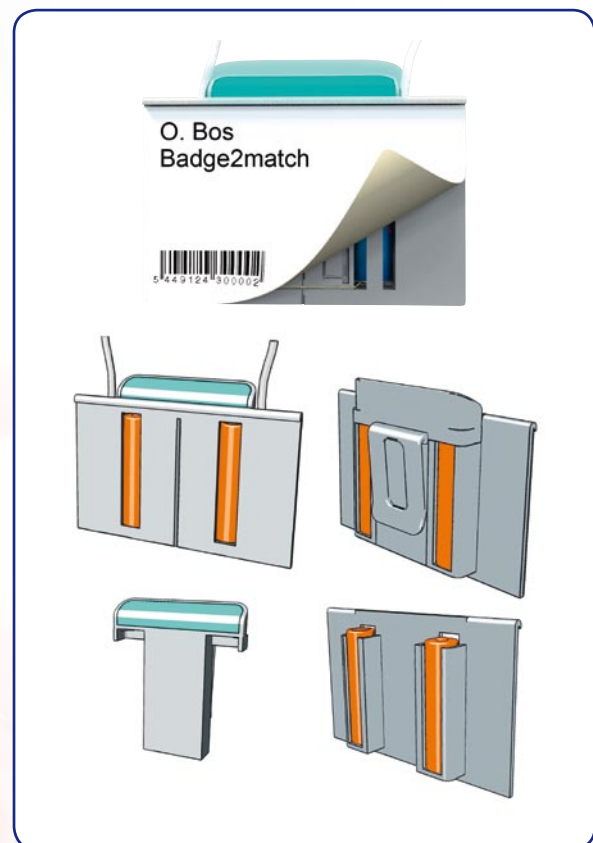

In short it is an innovative, fun, easy, affordable and effective way to improve networking and increase ROI!

Benefits/Value of Interactive Badge:

1. The Interactive Badge uses a reliable and well proven RF technology;
2. Improved electronics technology ensures that the Interactive Badge is light and slim (close to a regular conference pass);
3. The Interactive Badge is cost effective and easy to use: "Monkey Proof";
4. The Matching Questionnaire Software is compatible with existing Registration Software;
5. Answering the matching questions only takes a few minutes;
6. Conference organizers can use a match simulator prior to the conference to check the matching % they should use;
7. Return on Investment increases as delegates meet the "right" people to do business.

The Product

Simple - advanced technology is complimented through the simplest package

Convenient - break off the disposable part after use (combined ID-card + batteries)

Compact - as close as possible to credit card size 54 x 85.6 mm

Versatile - use portrait or landscape, key-cord or clip

www.badge2match.com

Badge2match - Berkenlaan 12 - 3707 BC Zeist - The Netherlands
Telephone +31 620 749 789 - E-mail info@badge2match.com